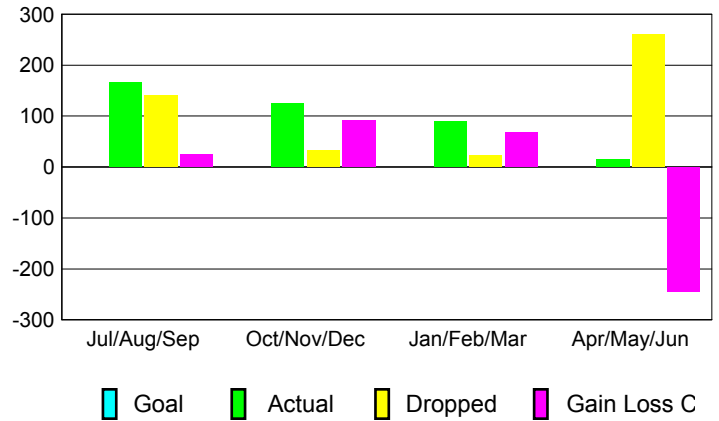

GMT: **PEI-JEN CHEN**

Location: **REP OF CHINA**

GMT CA: **5**

**CLUBS**

Month	New Club Goal	Actual New Clubs	Actual Dropped Clubs	Gain/Loss of Clubs
<b>2012-2013</b>				
Jul/Aug/Sep		1	0	1
Oct/Nov/Dec		1	0	1
Jan/Feb/Mar		1	0	1
Apr/May/Jun		0	0	0
<b>Totals</b>		<b>3</b>	<b>0</b>	<b>3</b>

**Club Results 2012-2013**

Goal, New, Dropped, Gain/Loss

**YTD Status Quo Clubs 2012-2013**

Status Quo Clubs Compared to Status Quo Members

**Club Gain/Loss 2012-2013**

**MEMBERSHIP**

Month	Net Memb Goal	Actual New Memb	Actual Dropped Memb	Gain/Loss of Memb
<b>2012-2013</b>				
Jul/Aug/Sep		166	141	25
Oct/Nov/Dec		124	33	91
Jan/Feb/Mar		89	22	67
Apr/May/Jun		15	260	-245
<b>Totals</b>		<b>394</b>	<b>456</b>	<b>-62</b>

**Membership Results 2012-2013**

Goal, New, Dropped, Gain/Loss

**Gender Comparison 2012-2013**

**Membership Gain/Loss 2012-2013**