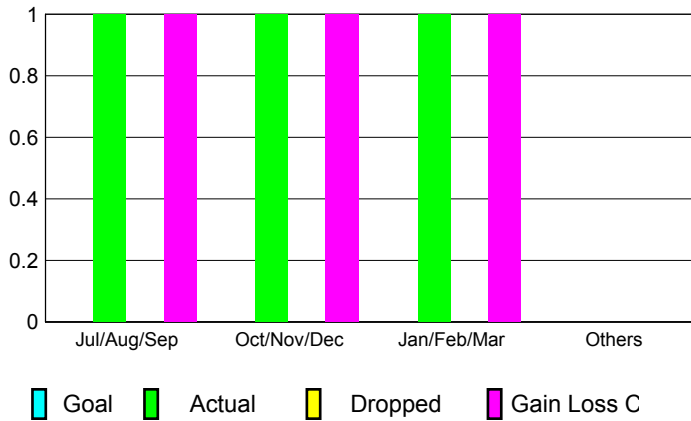

GMT: **PEI-JEN CHEN**

Location: **REP OF CHINA**

GMT CA: **5**

**CLUBS**

Month	New Club Goal	Actual New Clubs	Actual Dropped Clubs	Gain/Loss of Clubs
<b>2012-2013</b>				
Jul/Aug/Sep		1	0	1
Oct/Nov/Dec		1	0	1
Jan/Feb/Mar		1	0	1
Apr/May/Jun		0	0	0
<b>Totals</b>		<b>3</b>	<b>0</b>	<b>3</b>

**Club Results 2012-2013**

Goal, New, Dropped, Gain/Loss

**YTD Status Quo Clubs 2012-2013**

Status Quo Clubs Compared to Status Quo Members

**Club Gain/Loss 2012-2013**

**MEMBERSHIP**

Month	Net Memb Goal	Actual New Memb	Actual Dropped Memb	Gain/Loss of Memb
<b>2012-2013</b>				
Jul/Aug/Sep		166	141	25
Oct/Nov/Dec		124	33	91
Jan/Feb/Mar		89	22	67
Apr/May/Jun		15	260	-245
<b>Totals</b>		<b>394</b>	<b>456</b>	<b>-62</b>