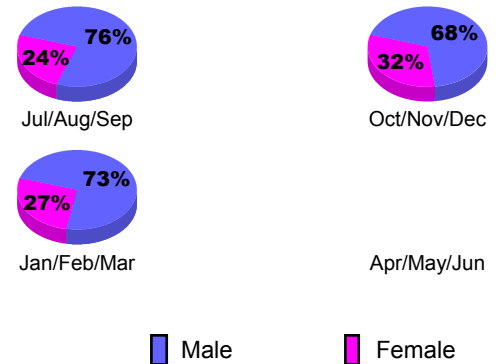

**Club Results 2012-2013**

Goal, New, Dropped, Gain/Loss

**YTD Status Quo Clubs 2012-2013**

Status Quo Clubs Compared to Status Quo Members

**Club Gain/Loss 2012-2013**

**MEMBERSHIP**

Month	Net Memb Goal	Actual New Memb	Actual Dropped Memb	Gain/Loss of Memb
<b>2012-2013</b>				
Jul/Aug/Sep		166	141	25
Oct/Nov/Dec		124	33	91
Jan/Feb/Mar		89	22	67
Apr/May/Jun		15	260	-245
<b>Totals</b>		<b>394</b>	<b>456</b>	<b>-62</b>

**Membership Results 2012-2013**

Goal, New, Dropped, Gain/Loss

**Gender Comparison 2012-2013**

**Membership Gain/Loss 2012-2013**