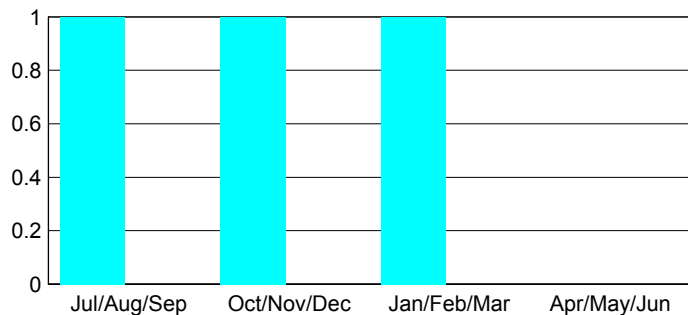

GMT: **PEI-JEN CHEN**

Location: **REP OF CHINA**

GMT CA: **5**

**CLUBS**

Month	New Club Goal	Actual New Clubs	Actual Dropped Clubs	Gain/Loss of Clubs
<b>2012-2013</b>				
Jul/Aug/Sep		1	0	1
Oct/Nov/Dec		1	0	1
Jan/Feb/Mar		1	0	1
Apr/May/Jun		0	0	0
<b>Totals</b>		<b>3</b>	<b>0</b>	<b>3</b>

**Club Results 2012-2013**

Goal, New, Dropped, Gain/Loss

**YTD Status Quo Clubs 2012-2013**

Status Quo Clubs Compared to Status Quo Members

**Club Gain/Loss 2012-2013**

**MEMBERSHIP**

Month	Net Memb Goal	Actual New Memb	Actual Dropped Memb	Gain/Loss of Memb
<b>2012-2013</b>				
Jul/Aug/Sep		166	141	25
Oct/Nov/Dec		124	33	91
Jan/Feb/Mar		89	22	67
Apr/May/Jun		15	260	-245
<b>Totals</b>		<b>394</b>	<b>456</b>	<b>-62</b>

**Membership Results 2012-2013**

Goal, New, Dropped, Gain/Loss

**Gender Comparison 2012-2013**

**Membership Gain/Loss 2012-2013**